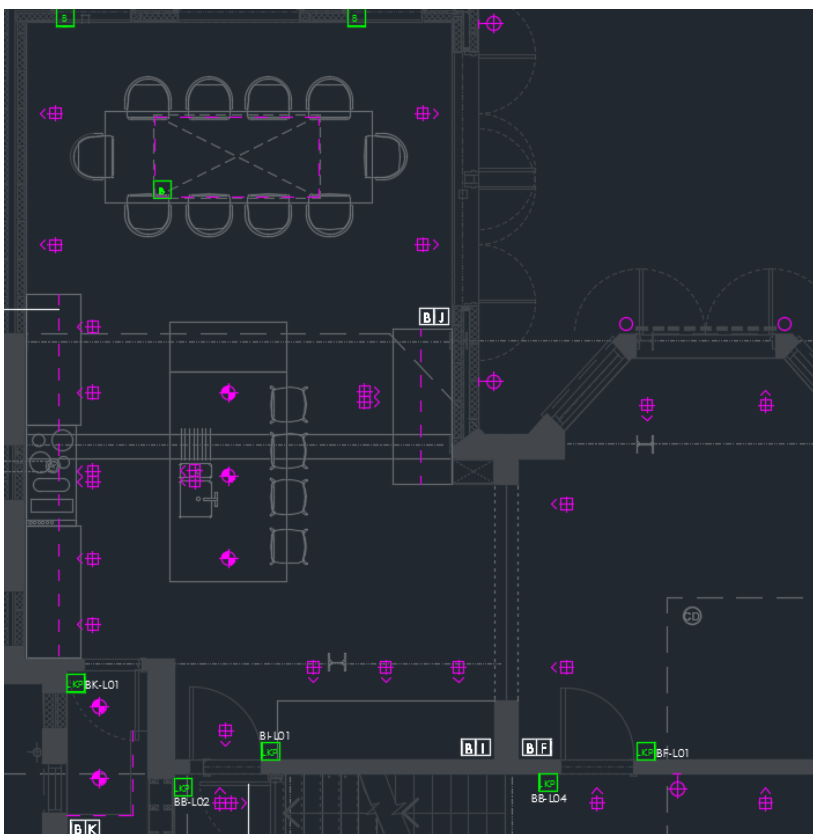

DESIGN, CABLING & INFRASTRUCTURE

For a smart home to work there first needs to be cables. Using your architectural plans Circle Automation will review your requirements & design a cabling package that meets your requirements.

A quotation will be provided based on the number of points, amount of cable required, and any extra features you want to integrate into your smart home cabling.

Based on the Savant Smart Home Technology Entry Package, to cable a typical 4 bedroom house (2000 Sq Ft) will cost: £3,650

Prices are exclusive of VAT. If your house is a new build, you may be eligible for 0% VAT on this element of the works.